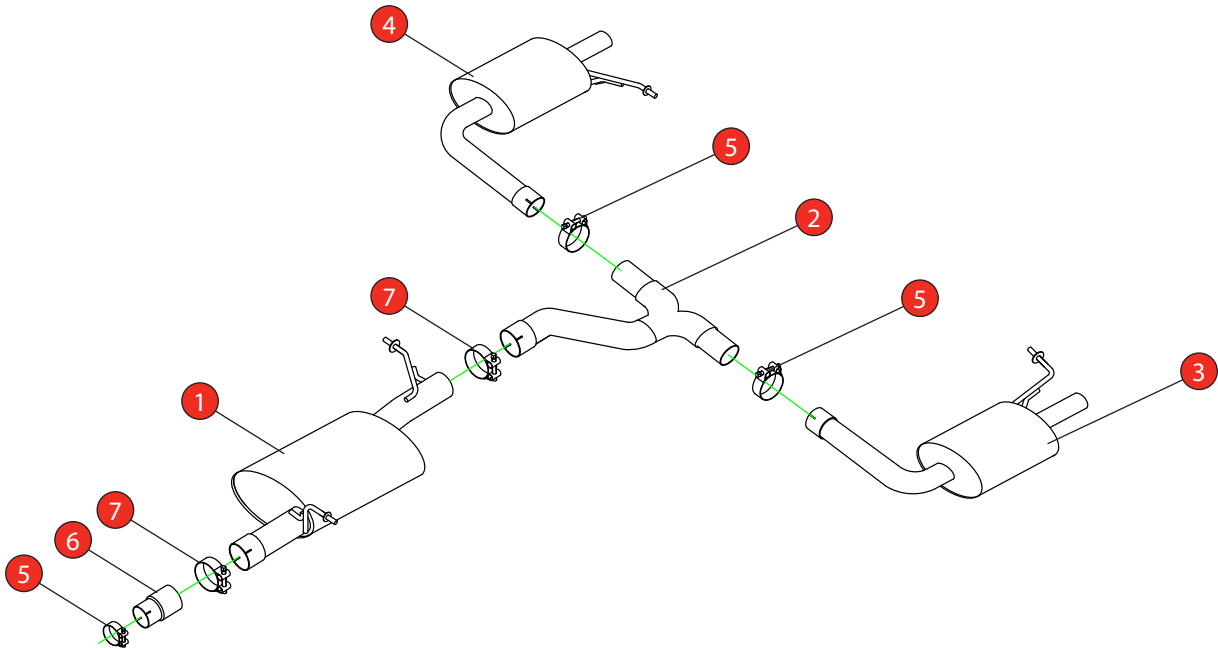

Car	Volkswagen Golf MK7 R Estate	Part No.	SVW053
Year	2015-2017	Fit Kits	290FK
Notes	Where not supplied use original fittings	Features	Pipe Diameter:- 76mm

Estimated Fitting Time: 2 Hours

NO.	PART NO.	DESCRIPTION	QTY
1	753VW	Resonated Centre Section	1
2	755VW	Y Piece	1
3	756VW	L/H Rear Silencer	1
4	757VW	R/H Rear Silencer	1
Fit Kit			
5	Z016.10064	63 - 68mm H/D Clamp	3
6	AD01	Adaptor (USE TO FIT TO O.E SYSTEM)	1
7	Z016.10062	79.2mm H/D Clamp	2

E-MARK	N/A
DATE	17/11/17
ISSUE	00
AUTHORISED	M.Ydlibi

NOTE: ENSURE SCORPION SYSTEM IS CLEAR OF MOVING PARTS AND ALL ORIGINAL FUNCTIONS WORK CORRECTLY.

STAY CONNECTED TO RED POWER.